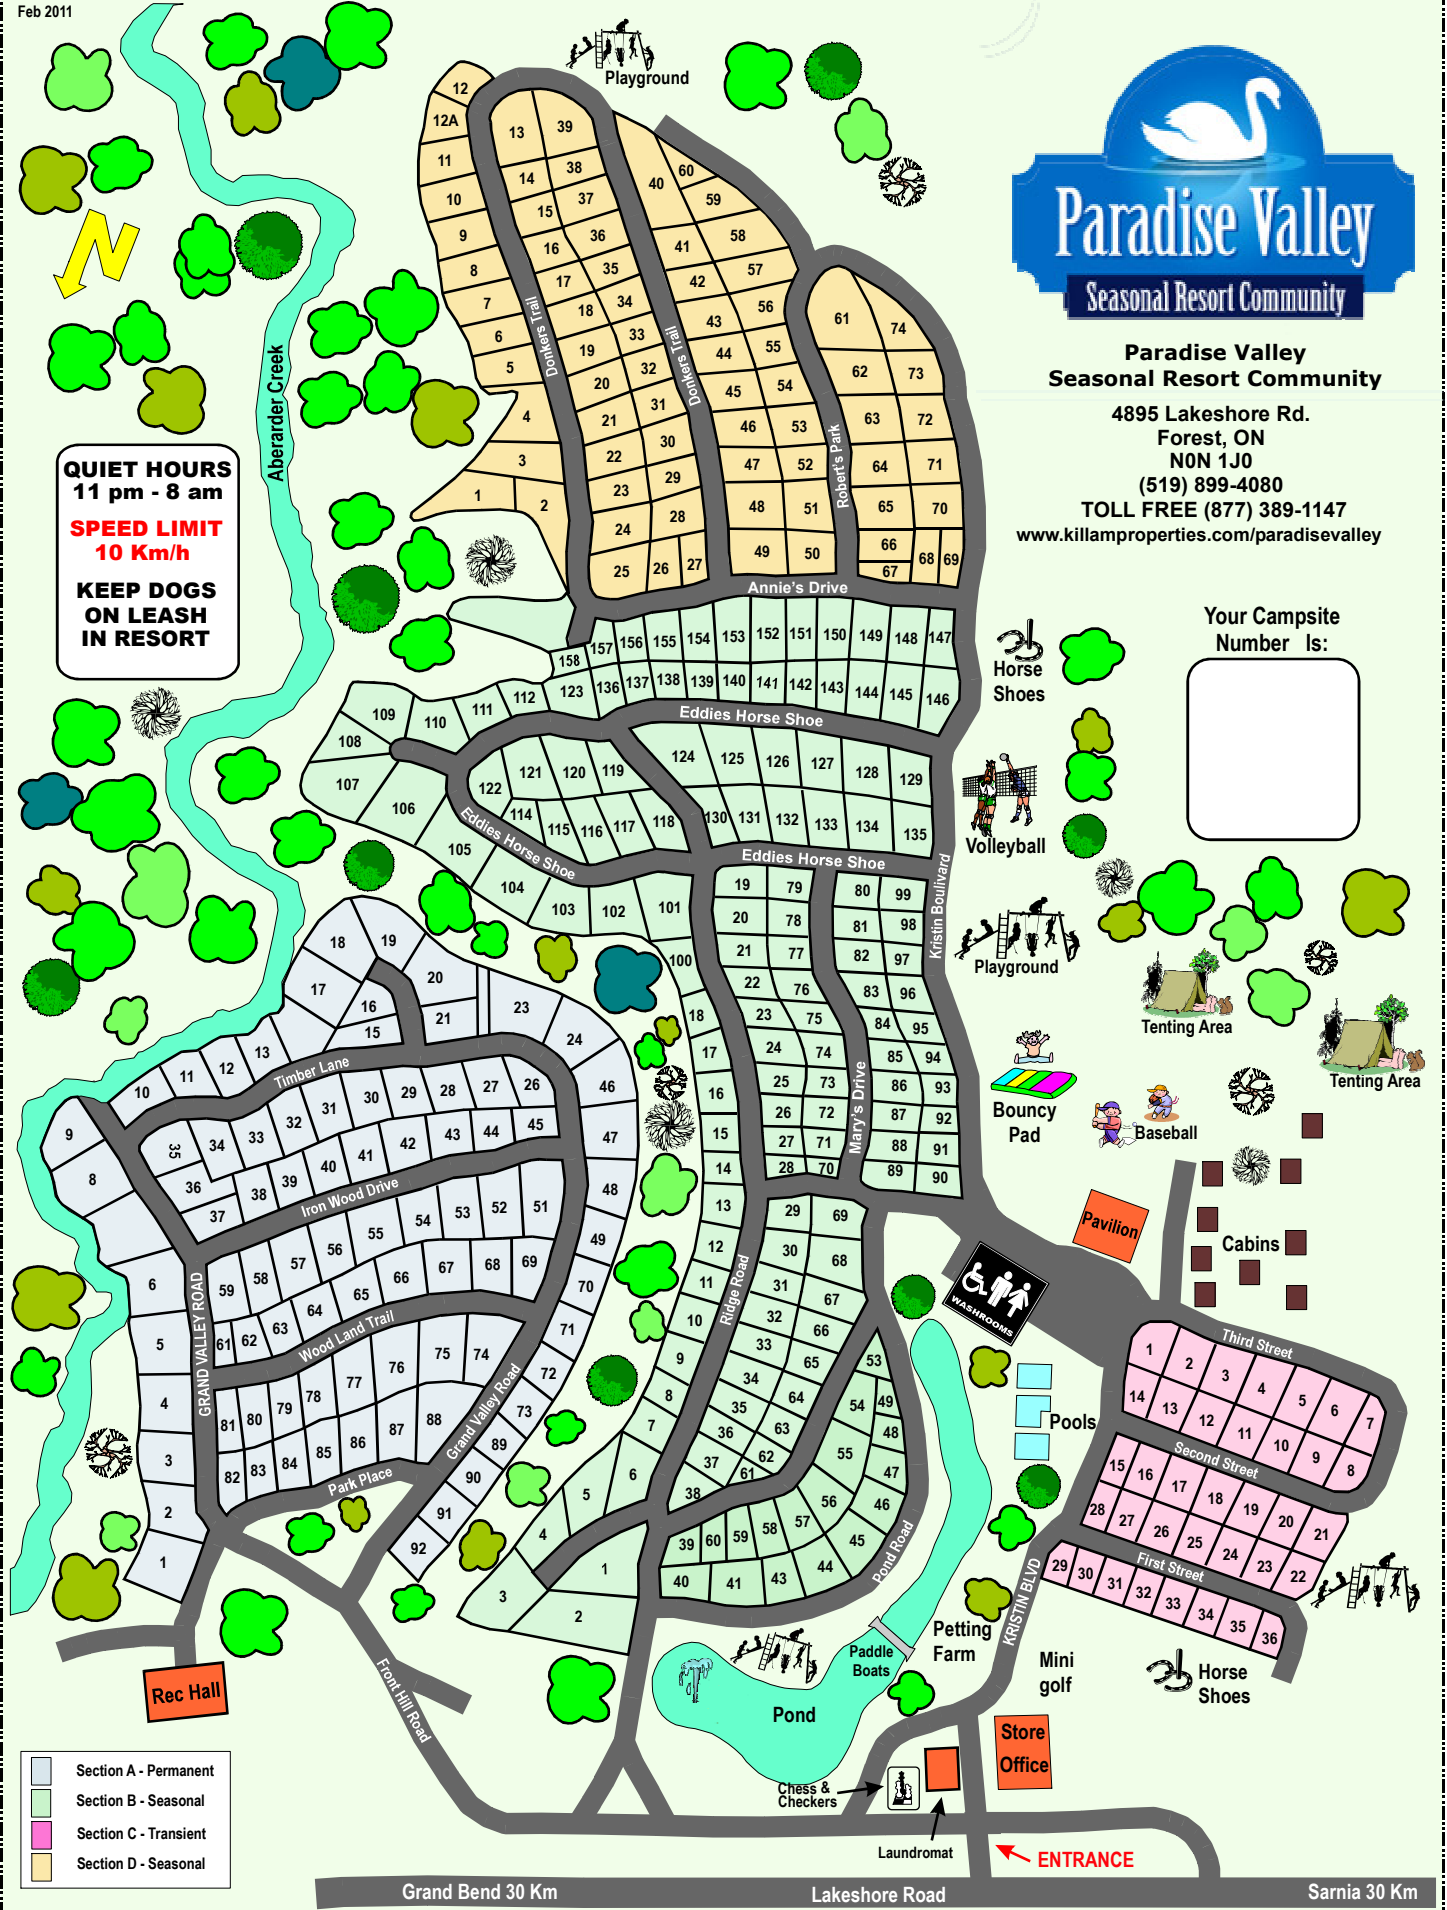

**Paradise Valley
Seasonal Resort Community**

4895 Lakeshore Rd.
Forest, ON
N0N 1J0

(519) 899-4080

TOLL FREE (877) 389-1147

www.killamproperties.com/paradisevalley

Your Campsite
Number Is:

QUIET HOURS
11 pm - 8 am

SPEED LIMIT
10 Km/h

**KEEP DOGS
ON LEASH
IN RESORT**

- Section A - Permanent
- Section B - Seasonal
- Section C - Transient
- Section D - Seasonal